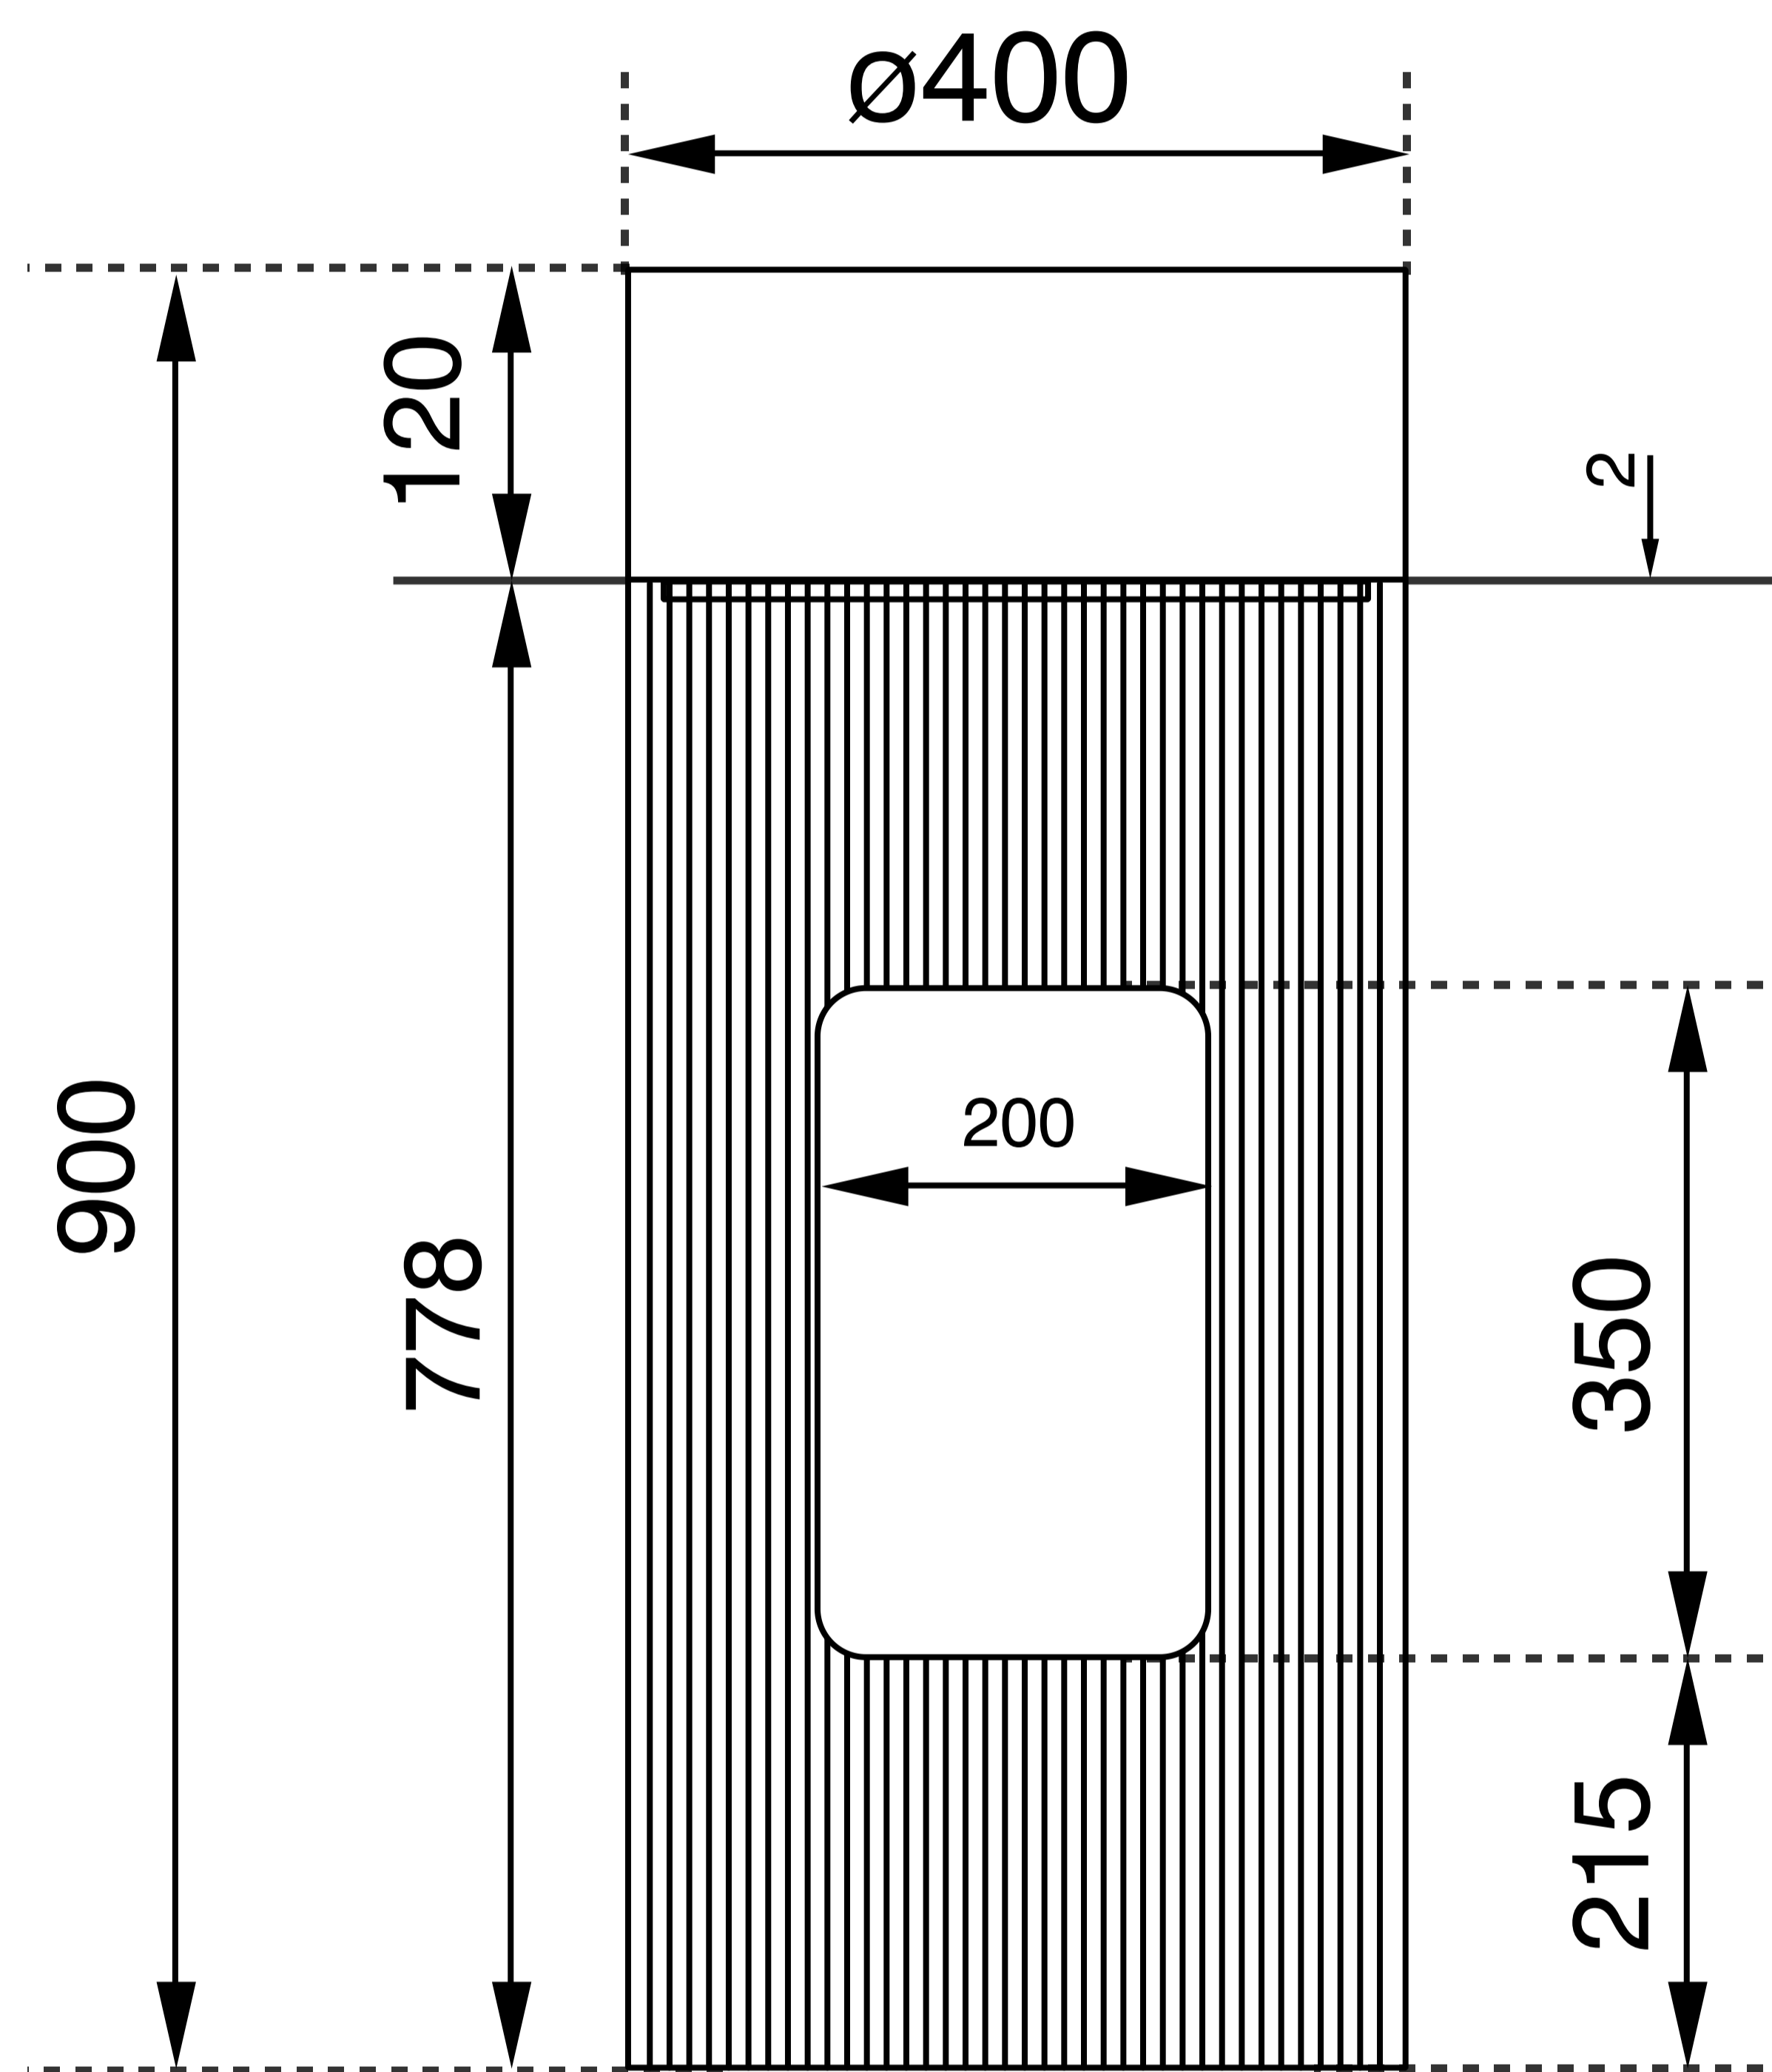

Pedestal Wash Basin

Product Code : 7009 + 9245

Technical Drawing

All dimension are in **mm**