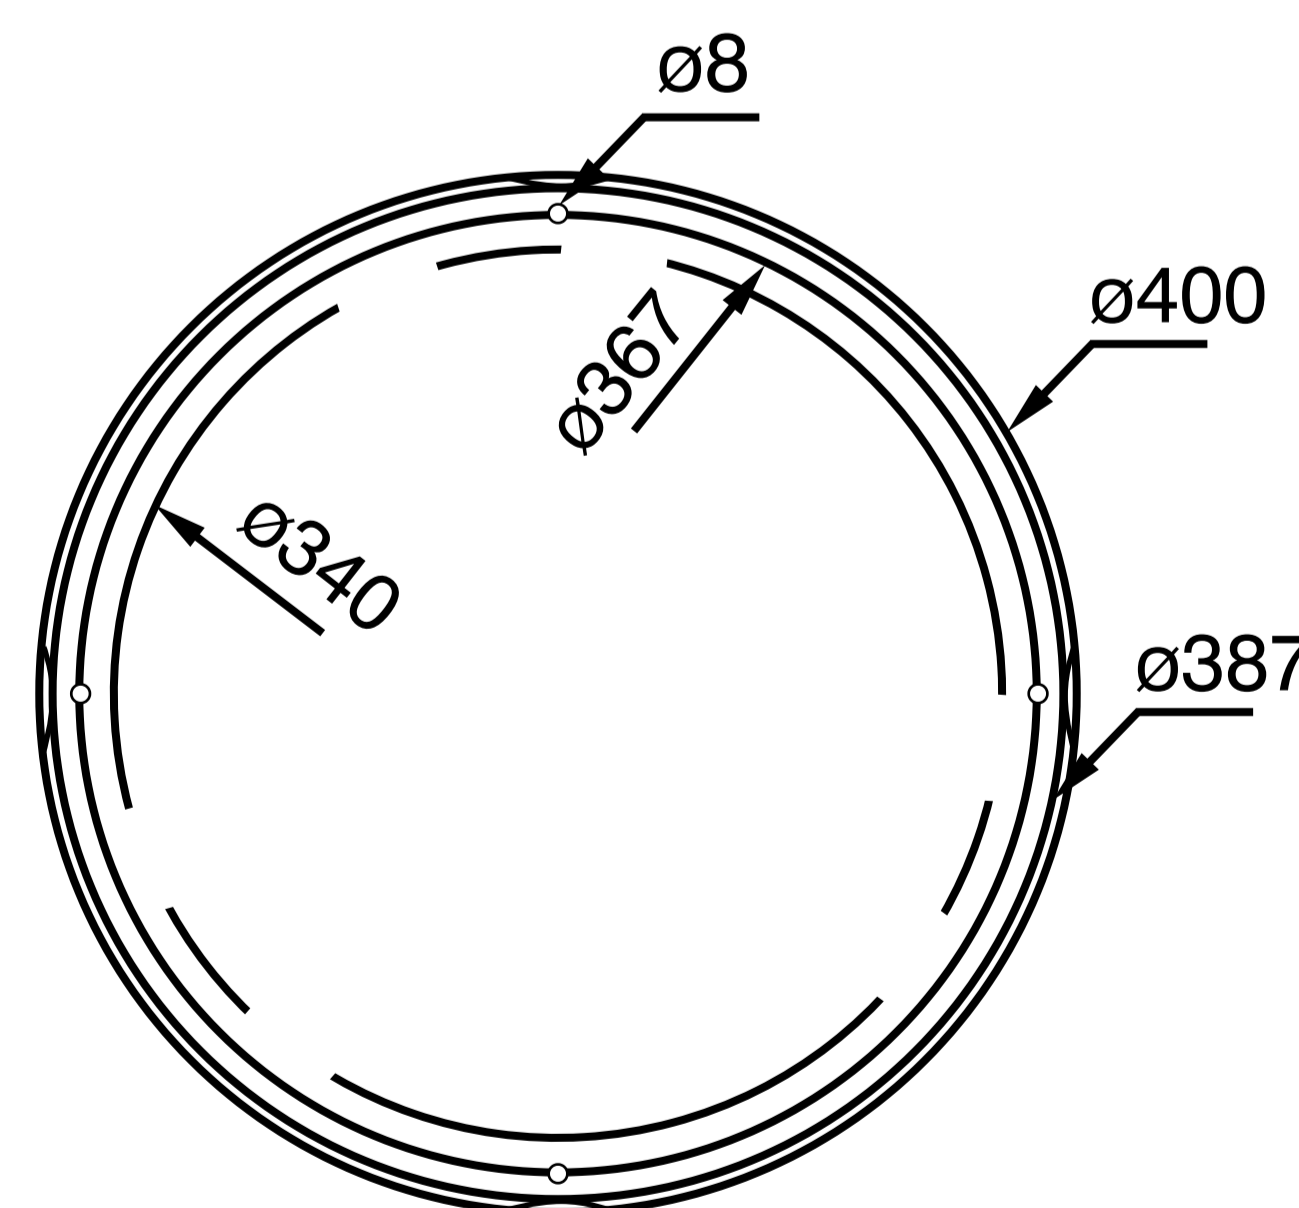

Pedestal Wash Basin

Product Code : 7009 + 9245

Technical Drawing

All dimension are in **mm**